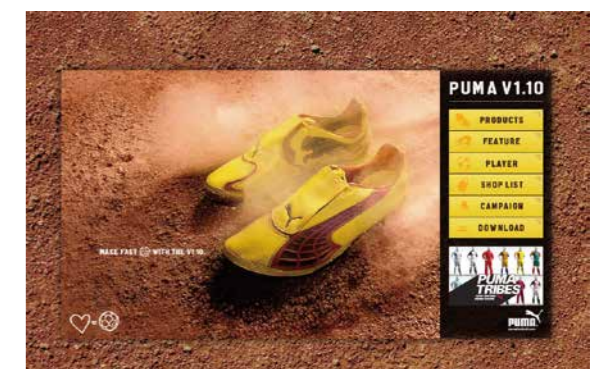

モン・クリエイティブ

2010

https://www.mon-cre.co.jp/ moncread@mon-cre.co.jp

SHIPS

- > BRAND
- MEN
  - SHIPS MEN
  - SHIPS JET BLUE
- WOMEN
- KIDS
- > RECOMMEND
- > NEWS
- > SHOP
- > MEMBER
- > COMPANY
- > RECRUIT
- > ONLINE SHOP

TOP > BRAND > MEN > SHIPS MEN

WINE LABEL for SHIPS SHIPS LINER SHIPS MEASUREMENT CUSTOM ORDER

CATALOG 2010 Spring & Summer TEXT BOOK

BRAND NEWS

- [2010.07.13] 7/8(休)よりFINAL SALEスタート!
- [2010.06.22] 6/30(水)まで SHIPS銀座店 GOLF FAIR開催中
- [2010.06.21] 6/25(金)SHOES & ACCESSORYプレセール開催!
- [2010.06.21] 2010 SUMMER SALE開催!

S-YARD

PRODUCTS BRAND RETAILERS

PRODUCTS

- > Woods
- > Irons
- > Putters
- > Ladies
- > Bags & Accessories

BRAND

- > GT Type 5
- > GT
- > TXV

SCAPA

TOP TOPICS COLLECTION SHOP LIST ONLINE SHOP SEASON THEME SCAPA HOME

SCAPA

TOP TOPICS コレクション SHOP LIST ONLINE SHOP SEASON THEME SCAPA HOME

PUMA V1.10